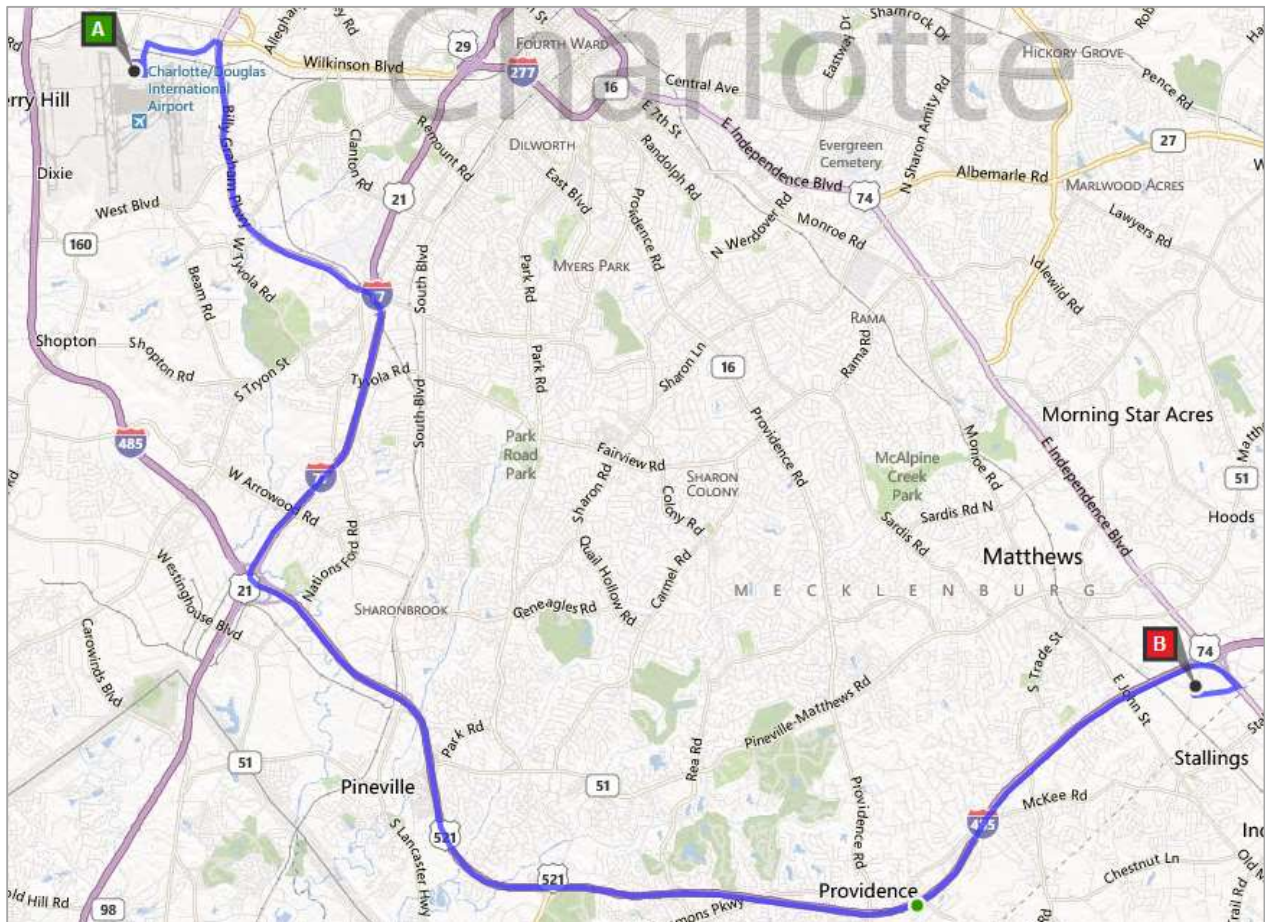

Directions to SQL Saturday

Central Piedmont Community College (CPCC) 2800 Campus Ridge Road Matthews, NC 28105

From 485 & Independence (US-74)

- Take exit 51B onto East Independence Blvd (US-74 E)
- First right onto CPCC Lane
- Go past Campus Ridge Road – stay on CPCC Lane
- Right into CPCC parking lot

Tip: Independence has a median which makes it a one-way street where you turn onto CPCC Lane. Be prepared to do a couple of U-turns if you miss CPCC Lane.

Directions to SQL Saturday

From Charlotte/Douglas Airport

- Follow signs to Billy Graham Parkway S/I-77
- Go south on Billy Graham Parkway (US-521 S) for about 4 miles
- Take exit onto I-77 South for about 4 miles
- Take exit 1B onto I-485 Outer for about 17 miles
- Take exit 51B onto East Independence Blvd (US-74 E) toward Monroe
- First right onto CPCC Lane
- Go past Campus Ridge Road – stay on CPCC Lane
- Right into CPCC parking lot

Tip: If your map or GPS suggests US-74 all the way from the airport, that will be much slower. Look for the route that uses I-485 instead.

Directions to SQL Saturday

Parking at SQL Saturday

As you enter the CCCC parking lot from CCCC Lane, go ahead and park anywhere you'd like. Your entrance will be straight ahead. Just follow the signs!