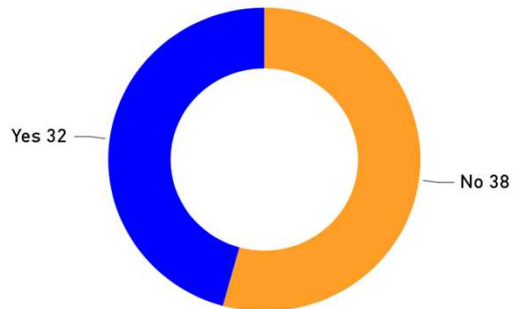

Power BI Desktop

Power BI Mobile

Search ●●●○ LTE ✱

10:43 PM

87%

Safety ▾ INCIDENT OCCURRENCES

USG-N	9	12.86%
IRG	7	10.00%
Tile-It	6	8.57%
CB	3	4.29%
ILH	1	1.43%
Total	70	100.00%

OSHA Recordable