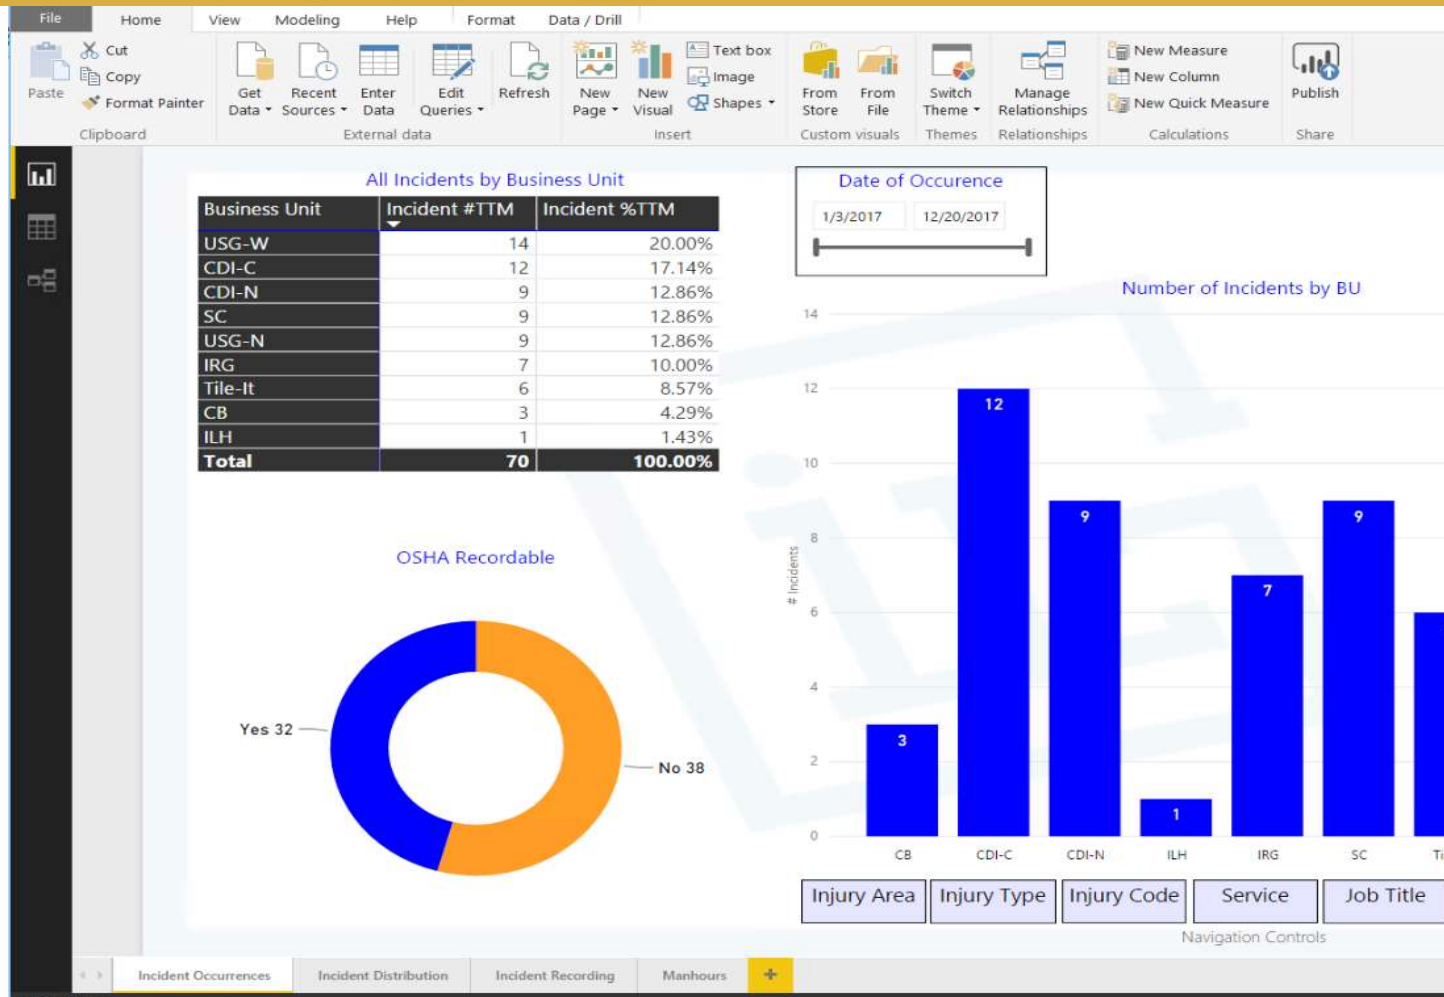

What is Power BI?

- Power BI Desktop – Free Windows app for self-service data analytics
- Power BI Mobile – Free apps for iOS, Android, and Windows
- Power BI Service – SaaS at PowerBI.com
- Power BI Embedded – An Azure service for integrating Power BI reports in custom apps (using Azure and iFrames, now with APIs)
- Power BI Report Server – On Premises version (for those with cloud aversions)
- Power BI Premium – Capacity Pricing for larger volumes
- Power BI Custom Visualizations – Open source, based on D3

Power BI Desktop

Power BI Mobile

Search ●●●○ LTE ✱

10:43 PM

87%

Safety ▾ INCIDENT OCCURRENCES

USG-N	9	12.86%
IRG	7	10.00%
Tile-It	6	8.57%
CB	3	4.29%
ILH	1	1.43%
Total	70	100.00%

OSHA Recordable