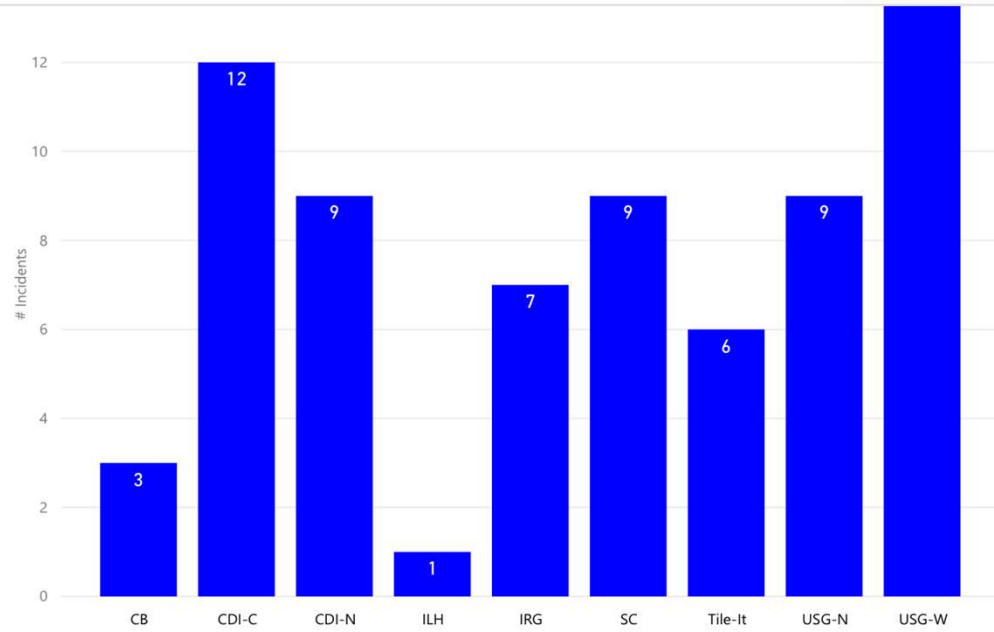

Power BI Desktop

Power BI Mobile

Search ●●●○ LTE ✱

10:43 PM

87%

Safety ▾ INCIDENT OCCURRENCES

USG-N	9	12.86%
IRG	7	10.00%
Tile-It	6	8.57%
CB	3	4.29%
ILH	1	1.43%
Total	70	100.00%

OSHA Recordable