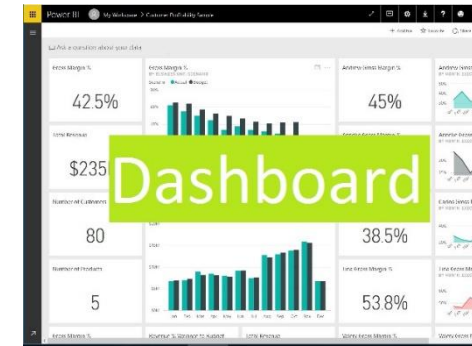

Here is a list of features supported by user type.

	Free	Pro
Connect to 70+ data sources	✓	✓
Publish to Web	✓	✓
Peer-to-peer sharing	✗	✓
Export to PowerPoint, Excel, CSV	✓	✓
Enterprise distribution		
Apps	✗	✓
Email subscriptions	✗	✓
Embed APIs and controls	✗	✓
Collaboration		
App workspaces	✗	✓
Analyze in Excel, analyze in Power BI Desktop	✗	✓

Building Blocks of Power BI

Dashboards

Reports

Datasets

Dashboards

Tiles

Dashboard Parts

1. Navigation bar
2. Canvas
3. Q&A question box
4. Help/Feedback buttons
5. Dashboard Title
6. Office 365 Launcher
7. Power BI Home
8. Additional Dashboard Actions

*Graphic based on MS Power BI site

Demo

Reports

Create from scratch within Power BI Service

Create from scratch in Power BI Desktop

Import from shared dashboards

Created for you when you connect to datasets from Excel, Power BI Desktop, databases, and SaaS applications and content packs