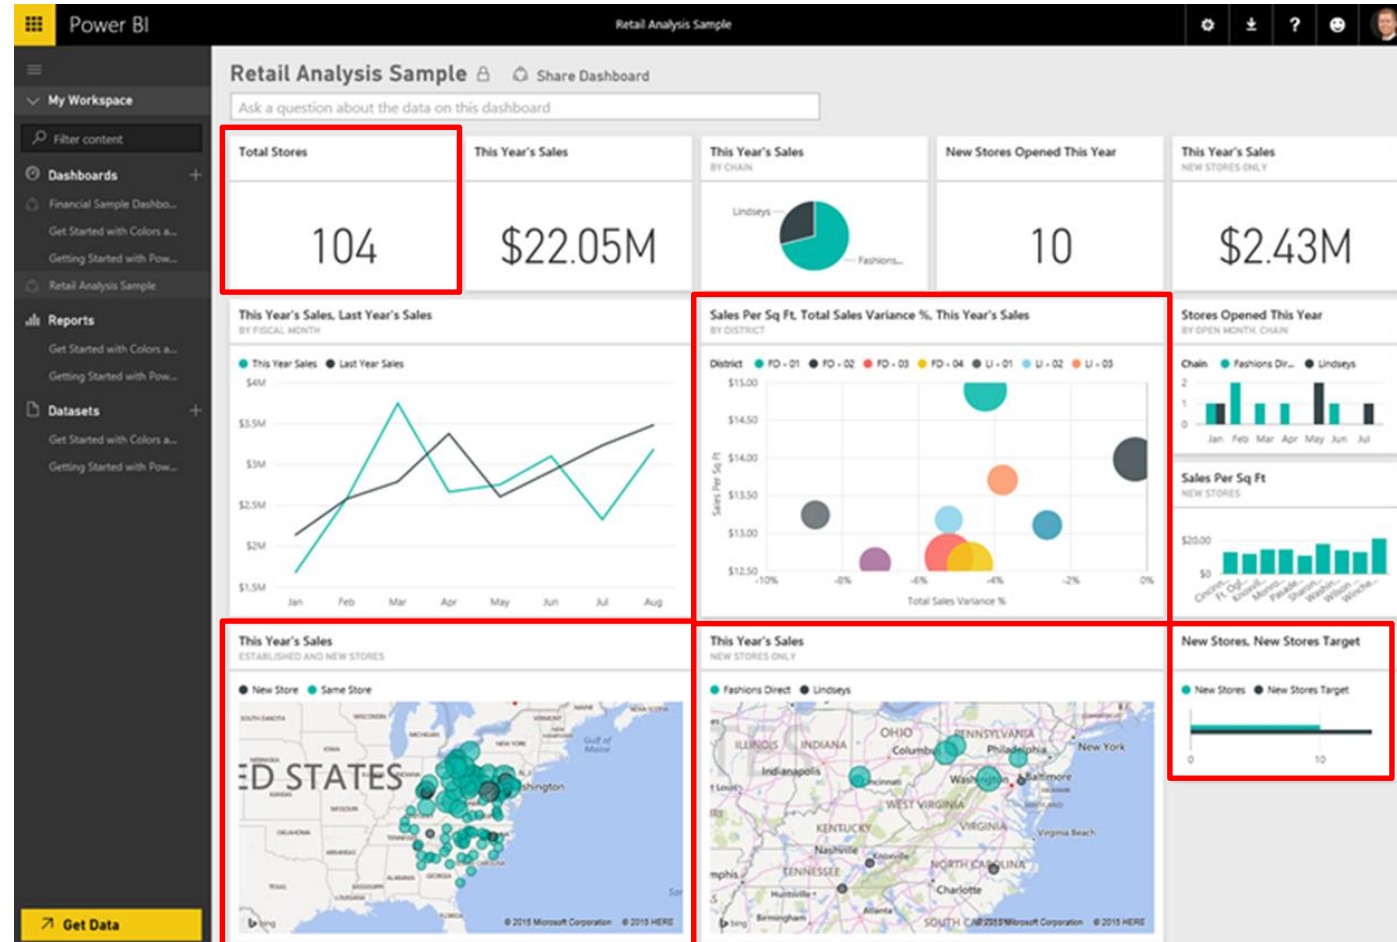

Building Blocks of Power BI

Dashboards

Reports

Datasets

Dashboards

Tiles

Dashboard Parts

1. Navigation bar
2. Canvas
3. Q&A question box
4. Help/Feedback buttons
5. Dashboard Title
6. Office 365 Launcher
7. Power BI Home
8. Additional Dashboard Actions

*Graphic based on MS Power BI site

Demo

Reports

Create from scratch within Power BI Service

Create from scratch in Power BI Desktop

Import from shared dashboards

Created for you when you connect to datasets from Excel, Power BI Desktop, databases, and SaaS applications and content packs