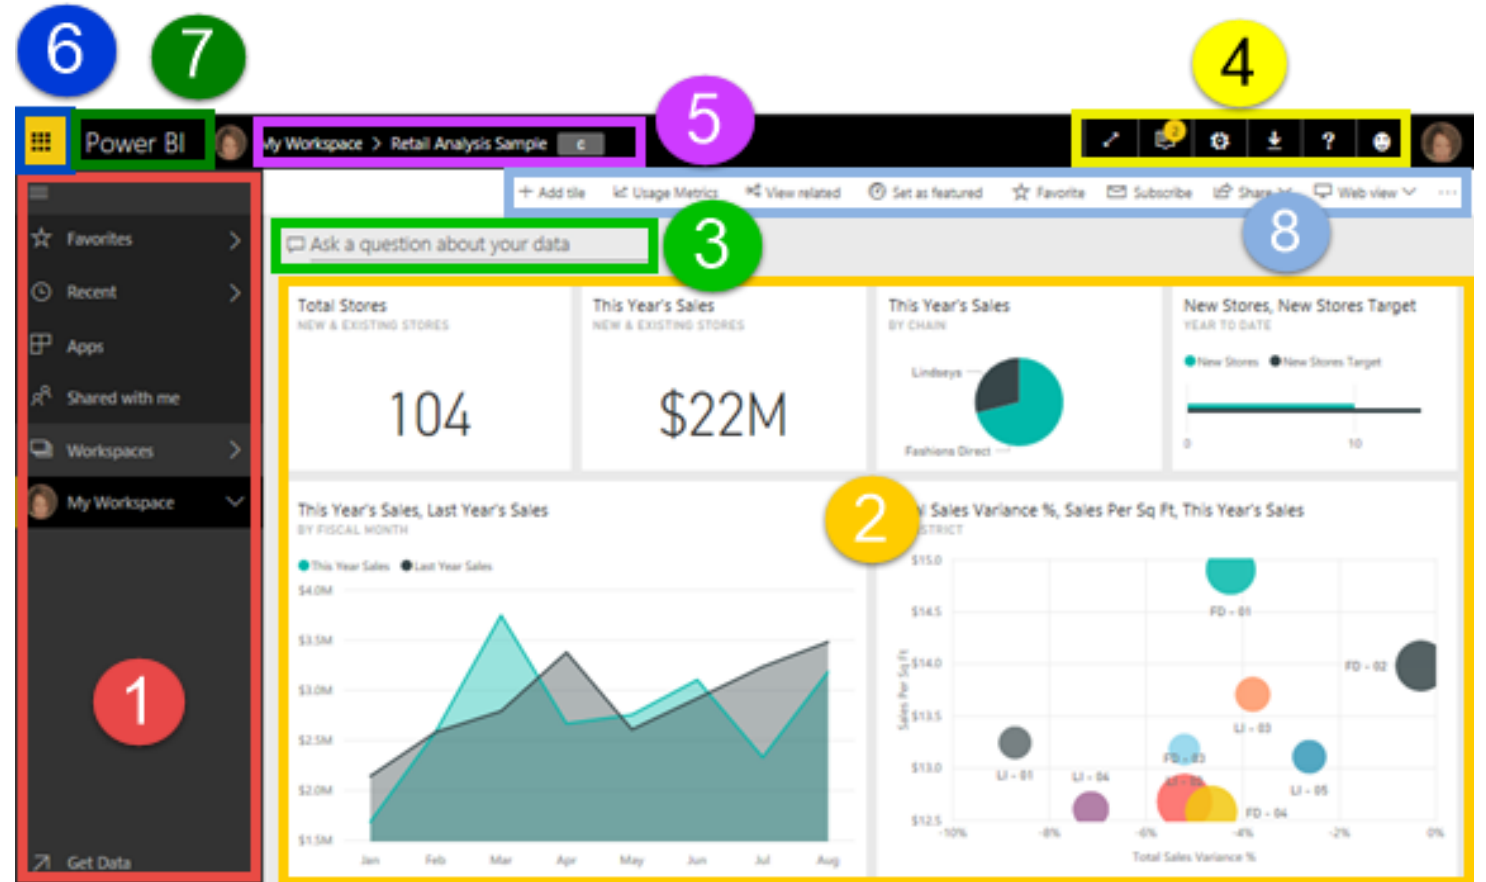

Building Blocks of Power BI

Dashboards

Reports

Datasets

Dashboards

Tiles

Dashboard Parts

1. Navigation bar
2. Canvas
3. Q&A question box
4. Help/Feedback buttons
5. Dashboard Title
6. Office 365 Launcher
7. Power BI Home
8. Additional Dashboard Actions

*Graphic based on MS Power BI site

Demo

Reports

Create from scratch within Power BI Service

Create from scratch in Power BI Desktop

Import from shared dashboards

Created for you when you connect to datasets from Excel, Power BI Desktop, databases, and SaaS applications and content packs