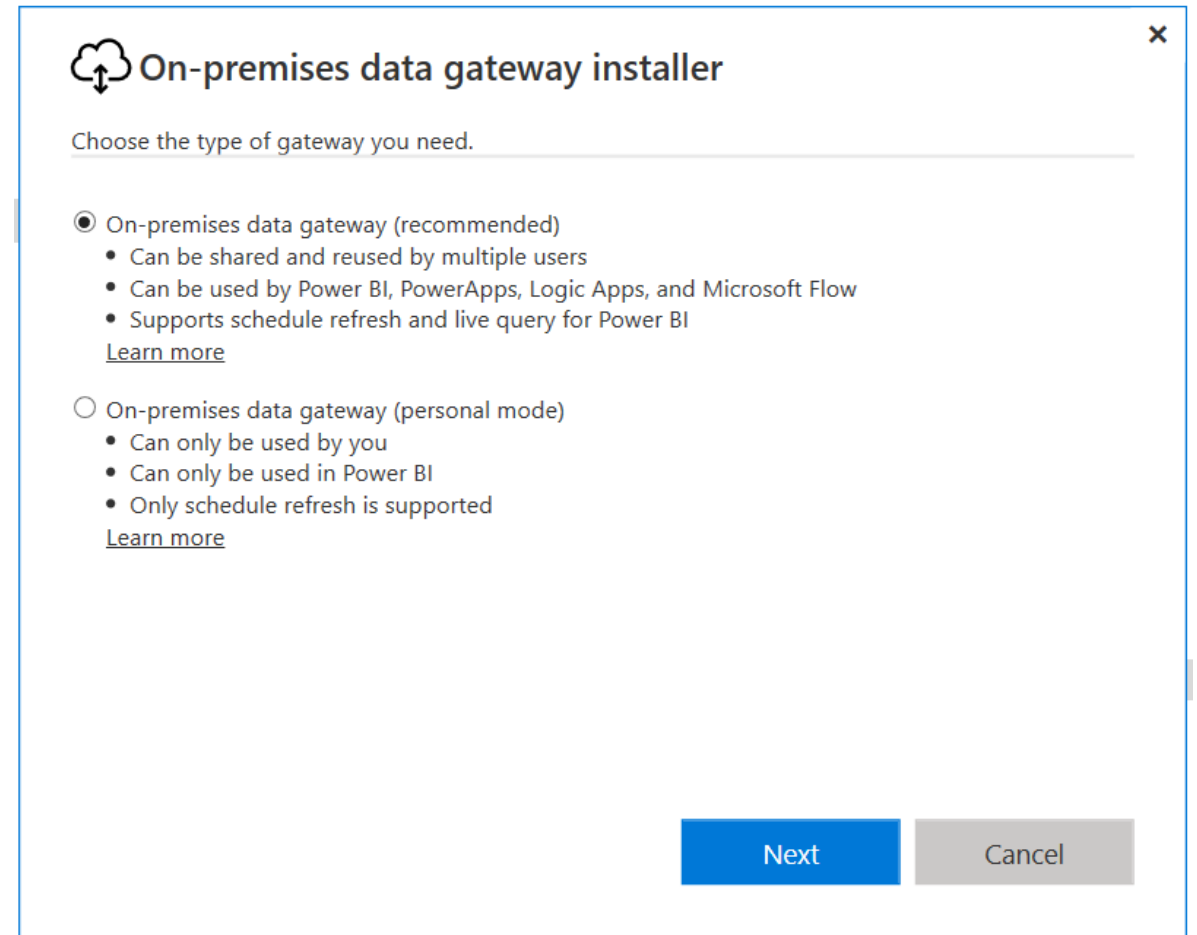

On-premises data gateway

One gateway for multiple cloud services and experiences

Cloud services

Gateway Cloud Service
Data source connection credentials are encrypted

Azure Service Bus

Application Gateway
Data source connection credentials can only be decrypted by the gateway